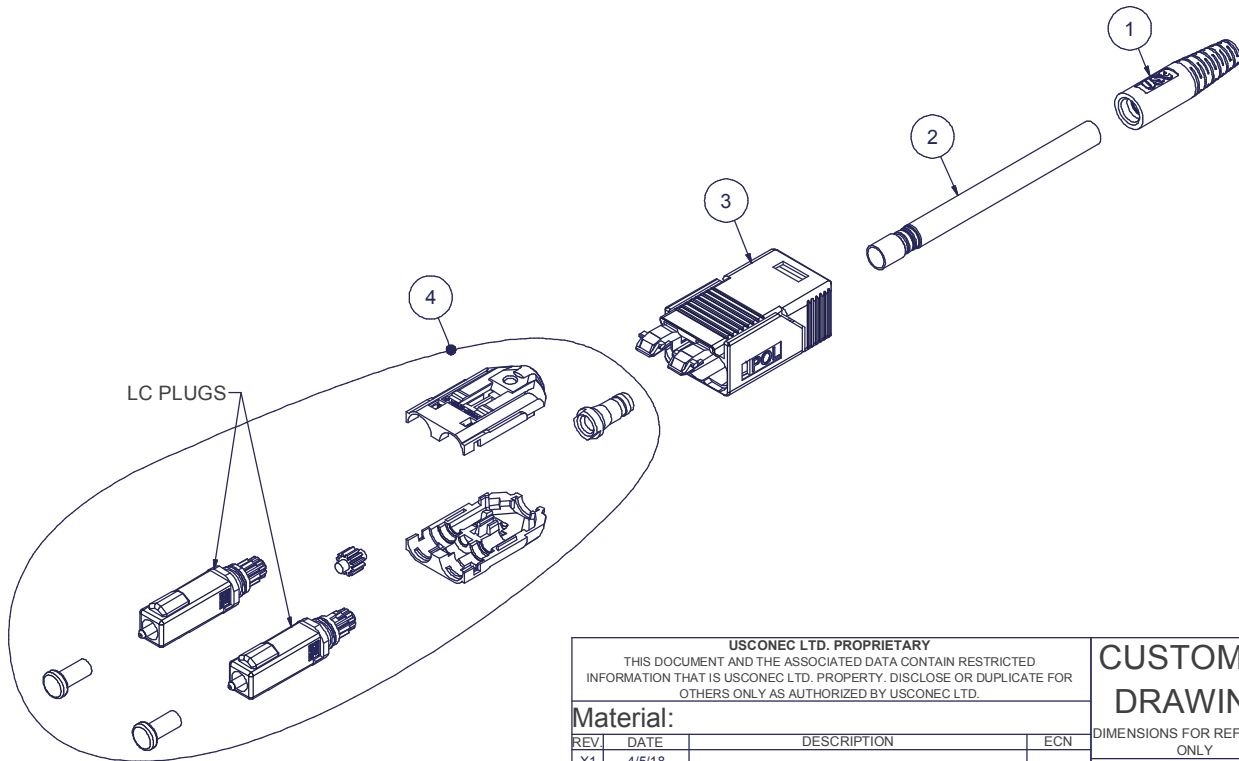

Parts List				KIT P/N	KIT DESCRIPTION	PERFORMANCE	Col. A	LC	Col. B	Col. C	Col. D	BOOT P/N	BOOT COLOR	FIBER HOLE DIA.	
ITEM	DESCRIPTION	P/N	QTY				SUB-ASSY P/N	PLUG Color	HSG P/N	HOUSING COLOR	HEAT-SHRINK P/N				HEAT-SHRINK COLOR
1	BOOT, LC, SHORT	See table Col. D	1	19546	SM, BLUE PLUG, BLUE HSG, YELLOW HEATSHRINK, LT GREY BOOT	SM	19684	BLUE	19494	BLUE	17222	YELLOW	18923	LT GREY	0.1255 +0.001/-0.000
2	HEATSHRINK ASSEMBLY	See table Col. C	1	19562	SM, BLUE PLUG, BLUE HSG, WHITE HEATSHRINK, LT GREY BOOT	SM	19684	BLUE	19494	BLUE	17221	WHITE	18923	LT GREY	0.1255 +0.001/-0.000
3	PUSH-PULL HOUSING	See table Col. B	1	19560	APC GREEN PLUG, GREEN HSG, YELLOW HEATSHRINK, LT GREY BOOT	APC	19685	GREEN	19495	GREEN	17222	YELLOW	18923	LT GREY	0.1255 +0.001/-0.000
4	SUB-ASSEMBLY, UNIBOOT	See table Col. A	1	19563	APC, GREEN PLUG, GREEN HSG, WHITE HEATSHRINK, LT GREY BOOT	APC	19685	GREEN	19495	GREEN	17221	WHITE	18923	LT GREY	0.1255 +0.001/-0.000
				19564	MM, BLACK PLUG, AQUA HSG, YELLOW HEATSHRINK, LT GREY BOOT	MM	19686	BLACK	19497	AQUA	17222	YELLOW	18923	LT GREY	0.126 +0.003/-0.000
				19565	MM, BLACK PLUG, AQUA HSG, WHITE HEATSHRINK, LT GREY BOOT	MM	19686	BLACK	19497	AQUA	17221	WHITE	18923	LT GREY	0.126 +0.003/-0.000
				19642	MM, BLACK PLUG, AQUA HSG, YELLOW HEATSHRINK, AQUA BOOT	MM	19686	BLACK	19497	AQUA	17222	YELLOW	18944	AQUA	0.126 +0.003/-0.000
				19643	MM, BLACK PLUG, AQUA HSG, WHITE HEATSHRINK, AQUA BOOT	MM	19686	BLACK	19497	AQUA	17221	WHITE	18944	AQUA	0.126 +0.003/-0.000
				19566	MM, BLACK PLUG, BEIGE HSG, YELLOW HEATSHRINK, LT GREY BOOT	MM	19686	BLACK	19498	BEIGE	17222	YELLOW	18923	LT GREY	0.126 +0.003/-0.000
				19567	MM, BLACK PLUG, BEIGE HSG, WHITE HEATSHRINK, LT GREY BOOT	MM	19686	BLACK	19498	BEIGE	17221	WHITE	18923	LT GREY	0.126 +0.003/-0.000
				19568	MM, BLACK PLUG, HEATHER VIOLET HSG, YELLOW HEATSHRINK, LT GREY BOOT	MM	19686	BLACK	19499	HEATHER VIOLET	17222	YELLOW	18923	LT GREY	0.126 +0.003/-0.000
				19569	MM, BLACK PLUG, HEATHER VIOLET HSG, WHITE HEATSHRINK, LT GREY BOOT	MM	19686	BLACK	19499	HEATHER VIOLET	17221	WHITE	18923	LT GREY	0.126 +0.003/-0.000
				19570	MM, BLACK PLUG, LIME HSG, YELLOW HEATSHRINK, LT GREY BOOT	MM	19686	BLACK	19496	LIME	17222	YELLOW	18923	LT GREY	0.126 +0.003/-0.000
				19571	MM BLACK PLUG, LIME HSG, WHITE HEATSHRINK, LT GREY BOOT	MM	19686	BLACK	19496	LIME	17221	WHITE	18923	LT GREY	0.126 +0.003/-0.000

USCONEC LTD. PROPRIETARY
THIS DOCUMENT AND THE ASSOCIATED DATA CONTAIN RESTRICTED INFORMATION THAT IS USCONEC LTD. PROPERTY. DISCLOSE OR DUPLICATE FOR OTHERS ONLY AS AUTHORIZED BY USCONEC LTD.

Material:

REV.	DATE	DESCRIPTION	ECN
X1	4/5/18	-	2111-mm
A	6/11/18	INITIAL RELEASE	

CUSTOMER DRAWING

DIMENSIONS FOR REFERENCE ONLY

THIRD ANGLE PROJECTION

METRIC/mm

▲ DENOTES CRITICAL DIMENSION

USCONEC
Hickory, NC
800-769-0944
www.usconec.com

TITLE
KIT, UNIBOOT, LC,
1.6 - 2.0mm ROUND CABLE

SIZE: **A3** | S&M Part No.: SEE TABLE | DWG NO: **C19546** | REV: **A**

SCALE: N.T.S. | Drafter: M. McCROSKEY | Date: 10/17/2017 | SHEET 1 OF 1